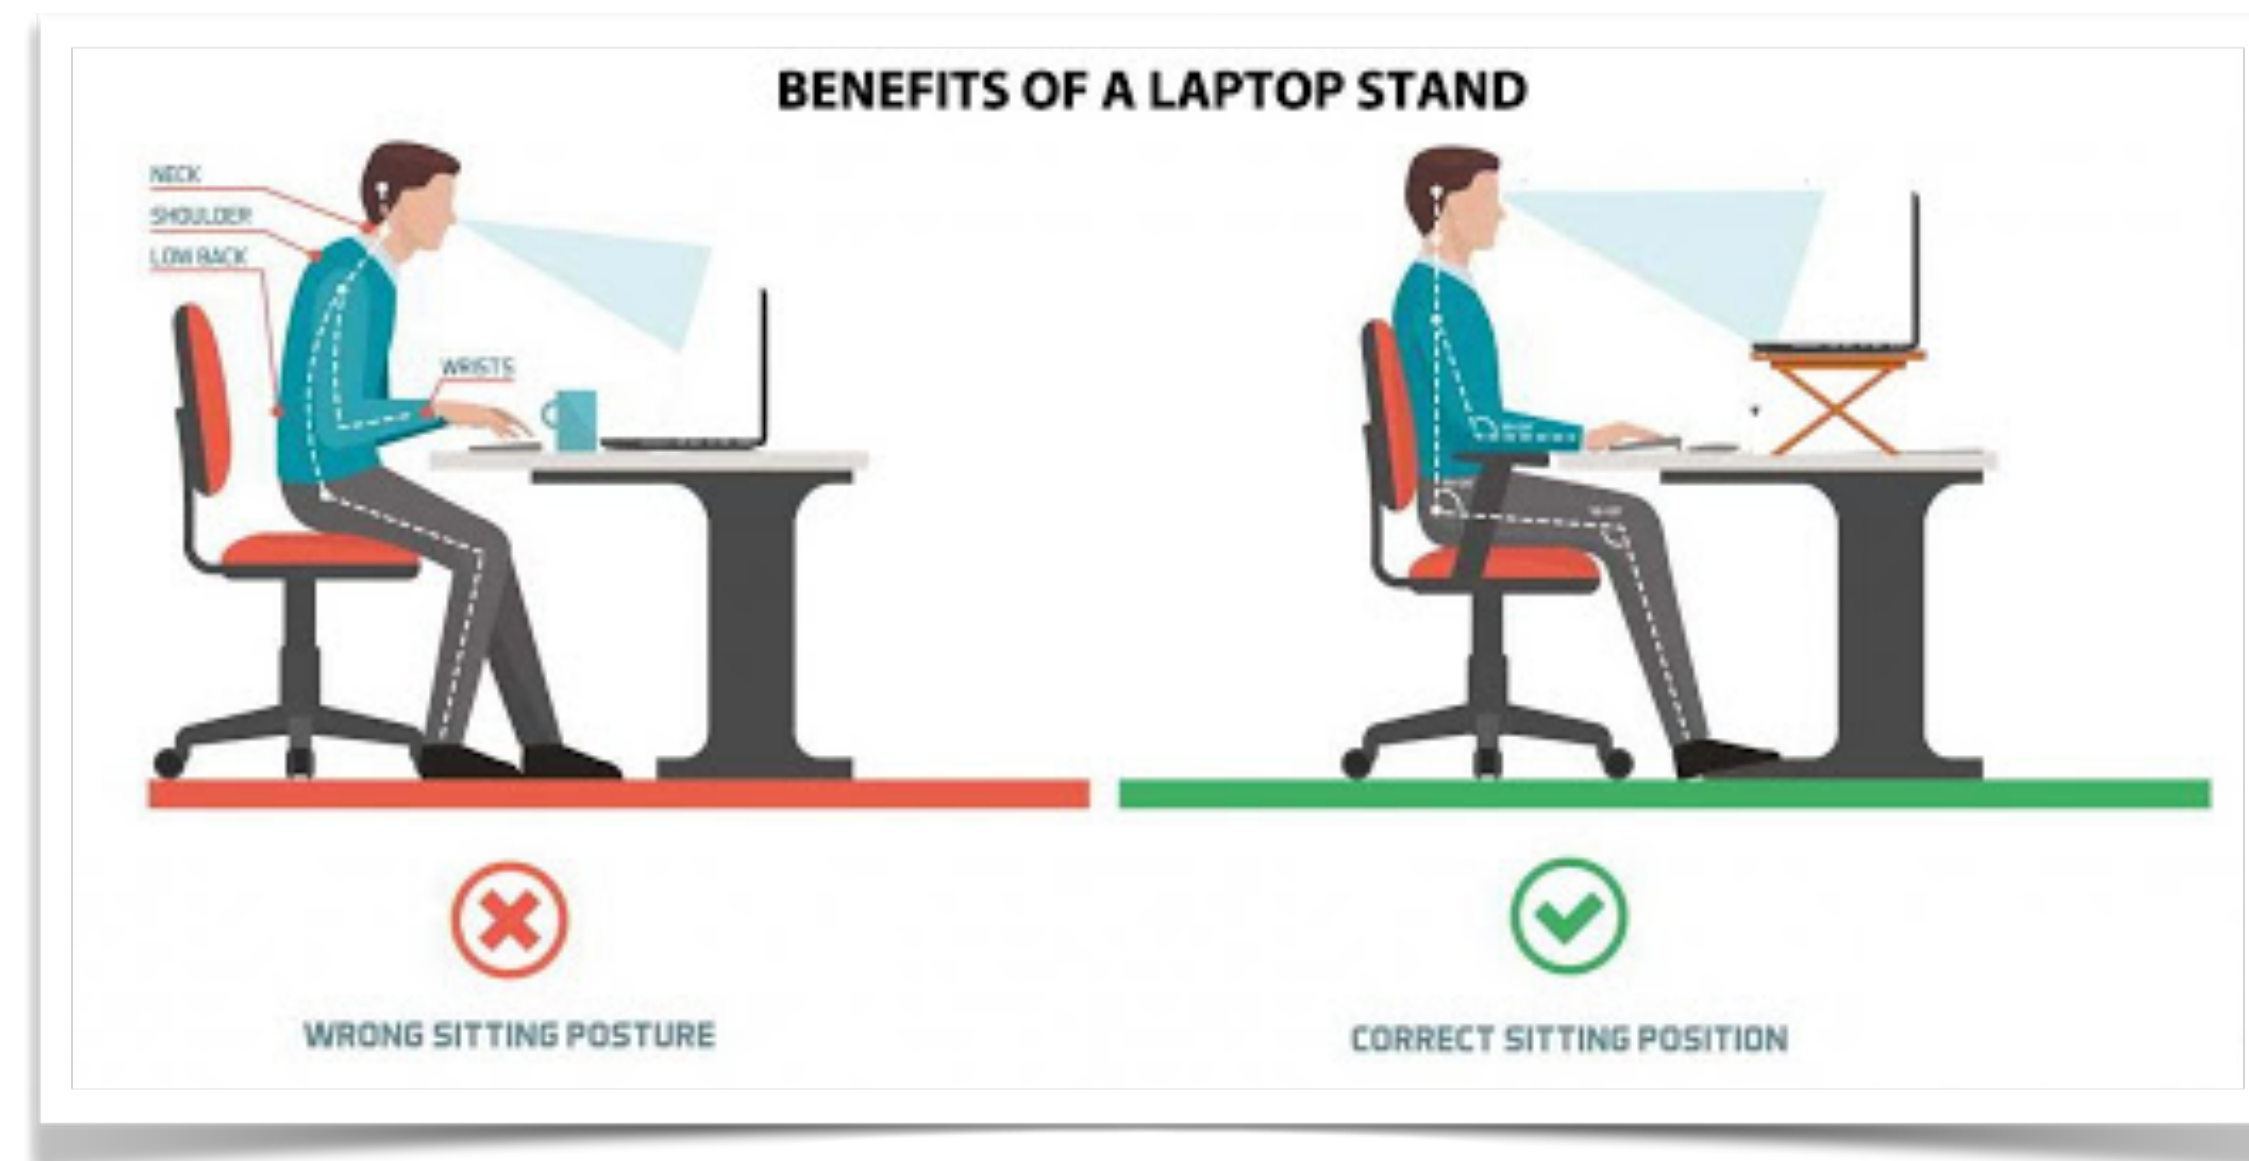

USE YOUR LAPTOP ERGONOMICALLY